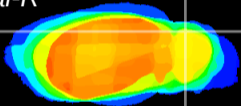

Coronal

Sagittal-R

Sagittal-L

ViBrism: CX09275
Horizontal

Cb lobe