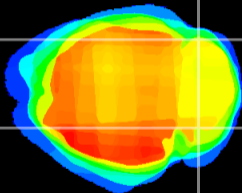

Coronal

Sagittal-R

Sagittal-L

ViBrism: CX09275
Horizontal

Cb lobe