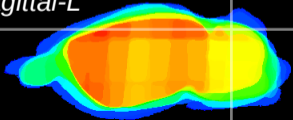

Coronal

Sagittal-R

Sagittal-L

ViBrism: CX09275
Horizontal

Cb lobe