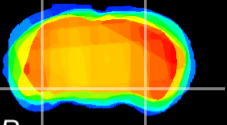

Coronal

Sagittal-R

Sagittal-L

ViBrism: CX09275
Horizontal

ventral S