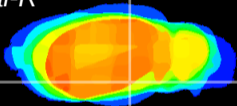

Coronal

Sagittal-R

Sagittal-L

ViBrism: CX09275
Horizontal

ventral S