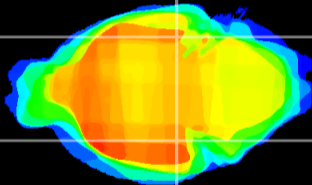

Coronal

Sagittal-R

Sagittal-L

ViBrism: CX09275
Horizontal

ventral S