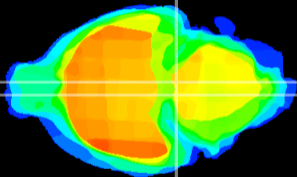

Coronal

Sagittal-R

Sagittal-L

ViBrism: CX09277
Horizontal

Pn