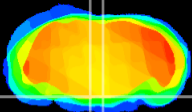

Coronal

Sagittal-R

Sagittal-L

ViBrism: CX09277
Horizontal

Pn