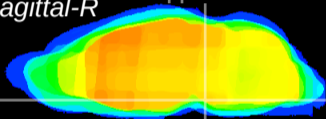

Coronal

Sagittal-R

Sagittal-L

ViBrism: CX09277
Horizontal

Pn