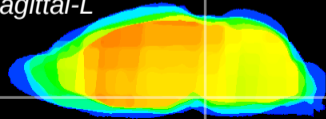

Coronal

Sagittal-R

Sagittal-L

ViBrism: CX09277
Horizontal

Pn