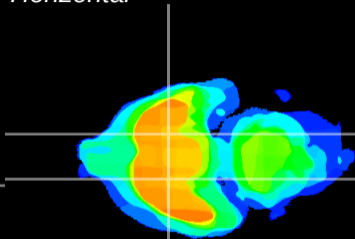

Coronal

Sagittal-R

Sagittal-L

ViBrism: CX09277
Horizontal

S0