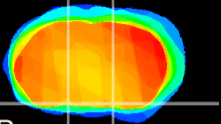

Coronal

Sagittal-R

Sagittal-L

ViBrism: CX09277
Horizontal

S0