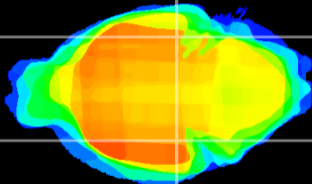

Coronal

Sagittal-R

Sagittal-L

ViBrism: CX09277
Horizontal

ventral S