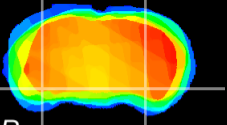

Coronal

Sagittal-R

Sagittal-L

ViBrism: CX09277
Horizontal

ventral S