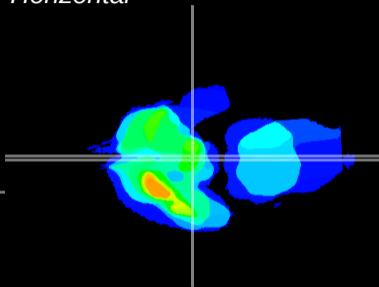

Coronal

Sagittal-R

Sagittal-L

ViBrism: CX09278
Horizontal

ME