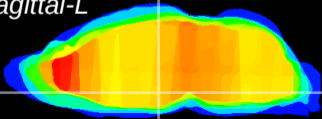

Coronal

Sagittal-R

Sagittal-L

ViBrism: CX09279
Horizontal

DM