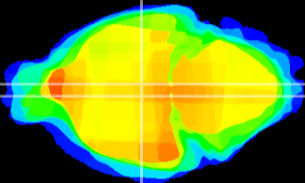

Coronal

Sagittal-R

Sagittal-L

ViBrism: CX09279
Horizontal

DM