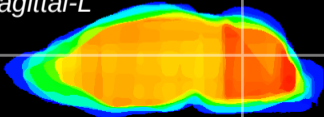

Coronal

Sagittal-R

Sagittal-L

ViBrism: CX09280
Horizontal

Cb nucleus