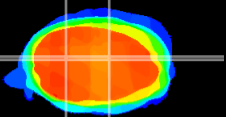

Coronal

Sagittal-R

Sagittal-L

ViBrism: CX09280
Horizontal

Cb nucleus