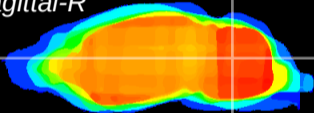

Coronal

Sagittal-R

Sagittal-L

ViBrism: CX09280
Horizontal

Cb nucleus