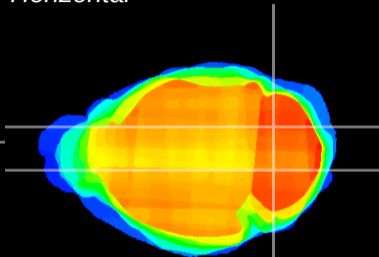

Coronal

Sagittal-R

Sagittal-L

ViBrism: CX09280
Horizontal

Cb nucleus