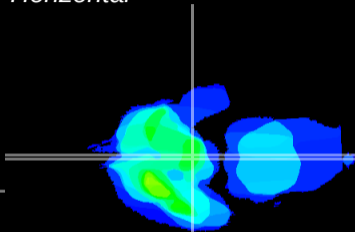

Coronal

Sagittal-R

Sagittal-L

ViBrism: CX09282
Horizontal

ME