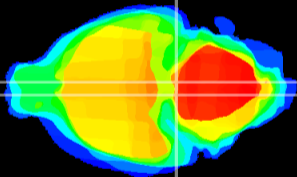

Coronal

Sagittal-R

Sagittal-L

ViBriSM: CX09284
Horizontal

Pn