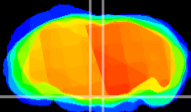

Coronal

Sagittal-R

Sagittal-L

ViBriSM: CX09284
Horizontal

Pn