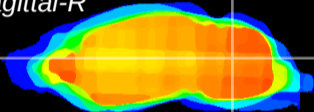

Coronal

Sagittal-R

Sagittal-L

ViBrism: CX09287  
Horizontal

Cb nucleus