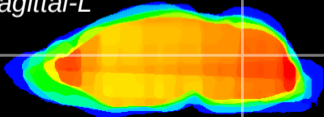

Coronal

Sagittal-R

Sagittal-L

ViBrism: CX09287  
Horizontal

Cb nucleus