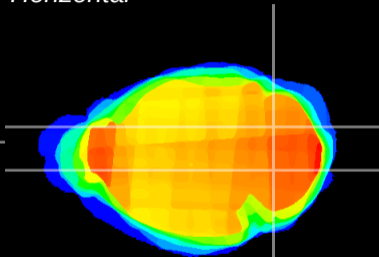

Coronal

Sagittal-R

Sagittal-L

ViBrism: CX09287  
Horizontal

Cb nucleus