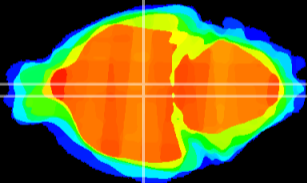

Coronal

Sagittal-R

Sagittal-L

ViBrism: CX09295
Horizontal

DM