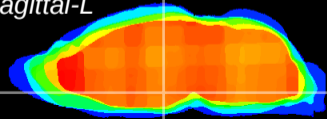

Coronal

Sagittal-R

Sagittal-L

ViBrism: CX09295
Horizontal

DM