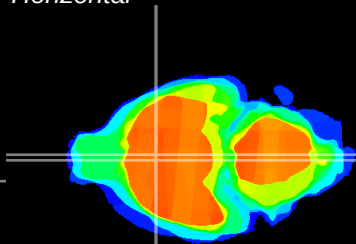

Coronal

Sagittal-R

Sagittal-L

ViBriSM: CX09295
Horizontal

MPA