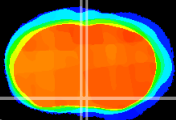

Coronal

Sagittal-R

Sagittal-L

ViBriSM: CX09295
Horizontal

MPA