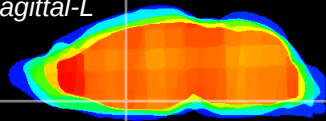

Coronal

Sagittal-R

Sagittal-L

ViBriSM: CX09295
Horizontal

MPA