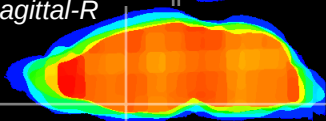

Coronal

Sagittal-R

Sagittal-L

ViBriSM: CX09295
Horizontal

MPA