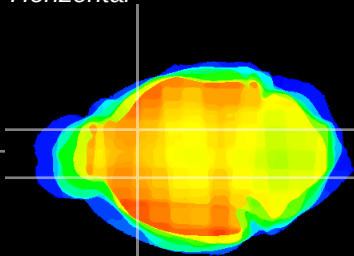

Coronal

Sagittal-R

Sagittal-L

ViBrism: CX09296
Horizontal

CPU medial