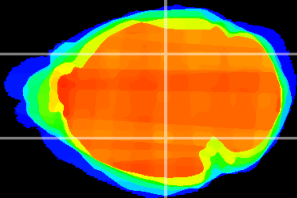

Coronal

Sagittal-R

Sagittal-L

ViBrism: CX09300
Horizontal

LG