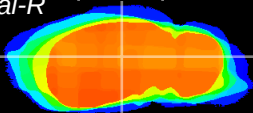

Coronal

Sagittal-R

Sagittal-L

ViBrism: CX09300
Horizontal

LG