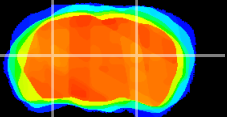

Coronal

Sagittal-R

Sagittal-L

ViBrism: CX09300
Horizontal

LG