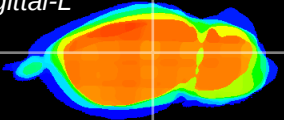

Coronal

Sagittal-R

Sagittal-L

ViBrism: CX09300
Horizontal

LG