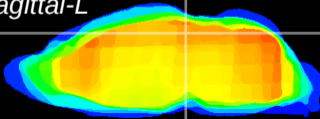

Coronal

Sagittal-R

Sagittal-L

ViBrism: CX09303
Horizontal

SC