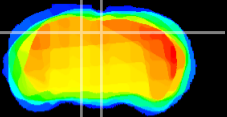

Coronal

Sagittal-R

Sagittal-L

ViBrism: CX09303
Horizontal

SC