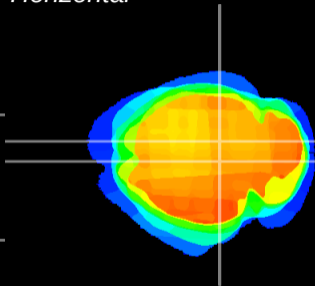

Coronal

Sagittal-R

Sagittal-L

ViBrism: CX09303
Horizontal

SC