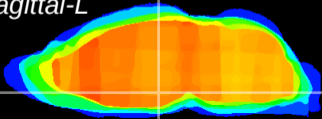

Coronal

Sagittal-R

Sagittal-L

ViBrism: CX09305
Horizontal

DM