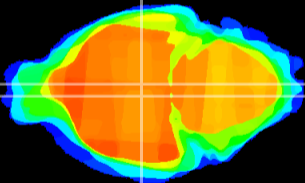

Coronal

Sagittal-R

Sagittal-L

ViBrism: CX09305
Horizontal

DM