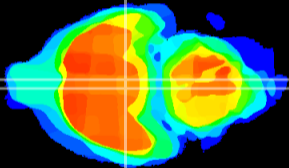

Coronal

Sagittal-R

Sagittal-L

ViBrism: CX09309
Horizontal

VMH