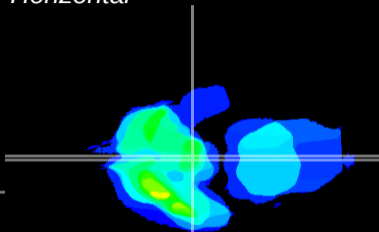

Coronal

Sagittal-R

Sagittal-L

ViBrism: CX09310
Horizontal

ME