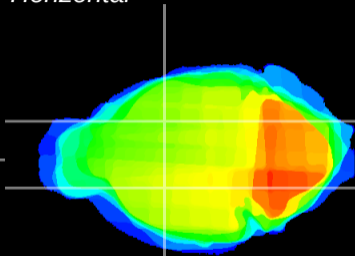

Coronal

Sagittal-R

Sagittal-L

ViBrism: CX09311
Horizontal

GP