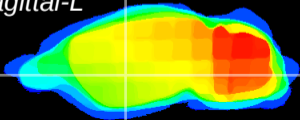

Coronal

Sagittal-R

Sagittal-L

ViBrism: CX09311
Horizontal

GP