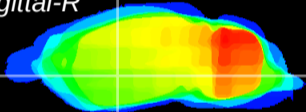

Coronal

Sagittal-R

Sagittal-L

ViBrism: CX09311
Horizontal

GP