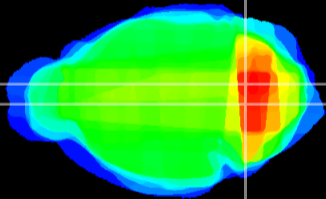

Coronal

Sagittal-R

Sagittal-L

ViBrism: CX09312
Horizontal

MVe