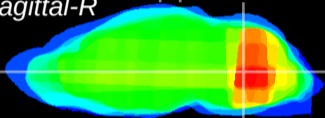

Coronal

Sagittal-R

Sagittal-L

ViBrism: CX09312
Horizontal

MVe