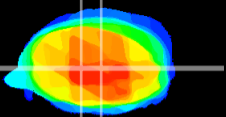

Coronal

Sagittal-R

Sagittal-L

ViBrism: CX09312
Horizontal

MVe