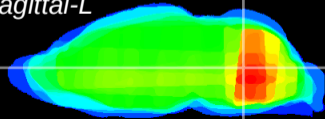

Coronal

Sagittal-R

Sagittal-L

ViBrism: CX09312
Horizontal

MVe