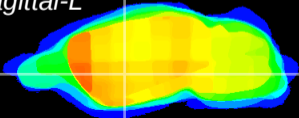

Coronal

Sagittal-R

Sagittal-L

ViBrism: CX09314
Horizontal

GP