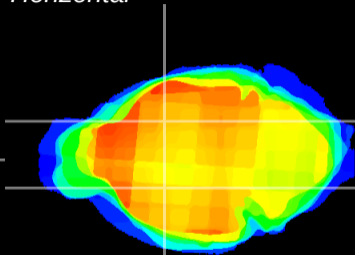

Coronal

Sagittal-R

Sagittal-L

ViBrism: CX09314
Horizontal

GP