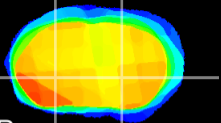

Coronal

Sagittal-R

Sagittal-L

ViBrism: CX09314
Horizontal

GP