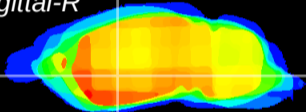

Coronal

Sagittal-R

Sagittal-L

ViBrism: CX09314
Horizontal

GP