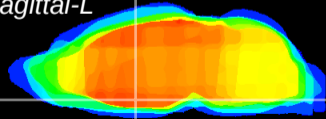

Coronal

Sagittal-R

Sagittal-L

ViBrism: CX09324
Horizontal

SPa ventral