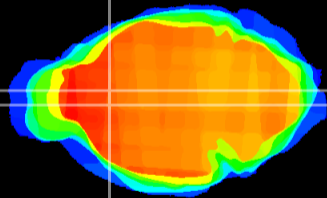

Coronal

Sagittal-R

Sagittal-L

ViBrism: CX09326
Horizontal

LS