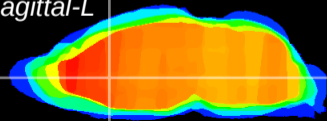

Coronal

Sagittal-R

Sagittal-L

ViBrism: CX09326
Horizontal

LS