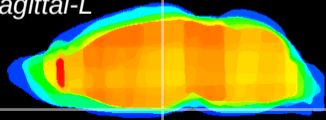

Coronal

Sagittal-R

Sagittal-L

ViBrism: CX09327
Horizontal

ME