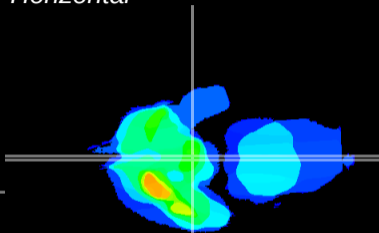

Coronal

Sagittal-R

Sagittal-L

ViBrism: CX09327
Horizontal

ME