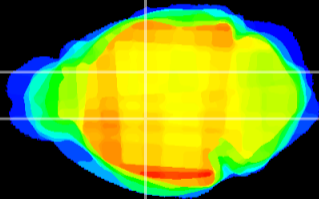

Coronal

Sagittal-R

Sagittal-L

ViBrism: CX09328
Horizontal

VA/VL