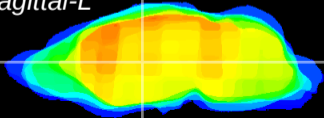

Coronal

Sagittal-R

Sagittal-L

ViBrism: CX09328
Horizontal

VA/VL