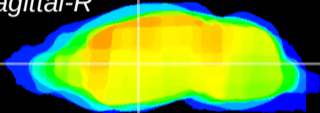

Coronal

Sagittal-R

Sagittal-L

ViBrism: CX09328
Horizontal

VA/VL