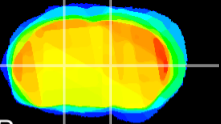

Coronal

Sagittal-R

Sagittal-L

ViBrism: CX09328
Horizontal

VA/VL