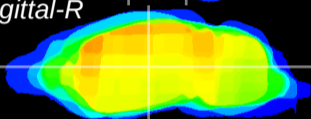

Coronal

Sagittal-R

Sagittal-L

ViBrism: CX09328
Horizontal

VPM/VPL