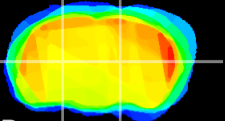

Coronal

Sagittal-R

Sagittal-L

ViBrism: CX09328
Horizontal

VPM/VPL