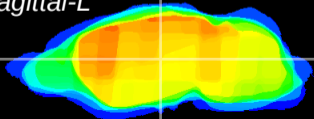

Coronal

Sagittal-R

Sagittal-L

ViBrism: CX09328
Horizontal

VPM/VPL