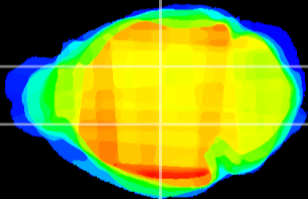

Coronal

Sagittal-R

Sagittal-L

ViBrism: CX09328
Horizontal

VPM/VPL