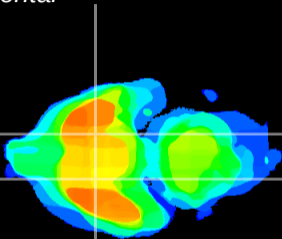

Coronal

Sagittal-R

Sagittal-L

ViBrism: CX09329
Horizontal

S0