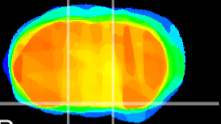

Coronal

Sagittal-R

Sagittal-L

ViBrism: CX09329
Horizontal

S0