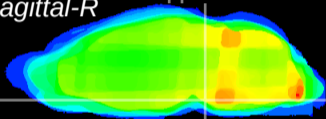

Coronal

Sagittal-R

Sagittal-L

ViBrism: CX09337
Horizontal

Pn