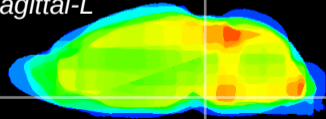

Coronal

Sagittal-R

Sagittal-L

ViBrism: CX09337
Horizontal

Pn