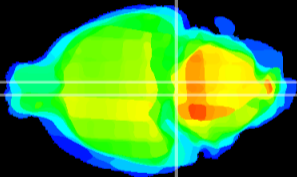

Coronal

Sagittal-R

Sagittal-L

ViBrism: CX09337
Horizontal

Pn