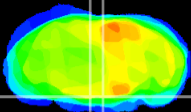

Coronal

Sagittal-R

Sagittal-L

ViBrism: CX09337
Horizontal

Pn