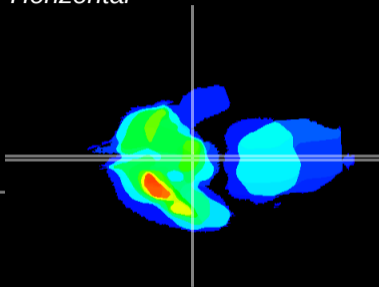

Coronal

Sagittal-R

Sagittal-L

ViBrism: CX09338
Horizontal

ME