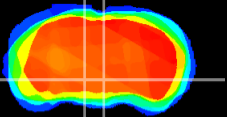

Coronal

Sagittal-R

Sagittal-L

ViBrism: CX09349
Horizontal

VTA