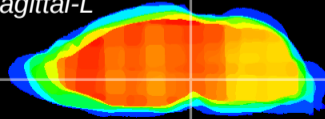

Coronal

Sagittal-R

Sagittal-L

ViBrism: CX09349
Horizontal

VTA