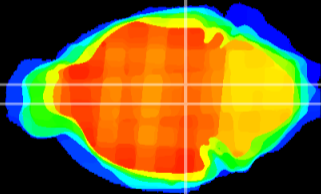

Coronal

Sagittal-R

Sagittal-L

ViBrism: CX09349
Horizontal

VTA