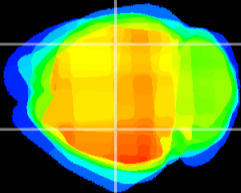

Coronal

Sagittal-R

Sagittal-L

ViBrism: CX09352
Horizontal

CA2/CA3