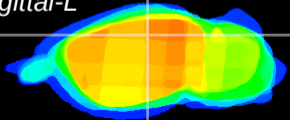

Coronal

Sagittal-R

Sagittal-L

ViBrism: CX09352
Horizontal

CA2/CA3