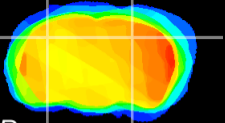

Coronal

Sagittal-R

Sagittal-L

ViBrism: CX09352
Horizontal

CA2/CA3