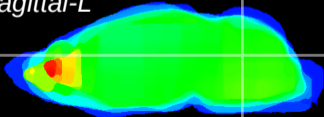

Coronal

Sagittal-R

Sagittal-L

ViBrism: CX09357
Horizontal

Cb nucleus