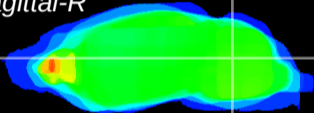

Coronal

Sagittal-R

Sagittal-L

ViBrism: CX09357
Horizontal

Cb nucleus