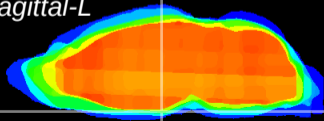

Coronal

Sagittal-R

Sagittal-L

ViBrism: CX09362
Horizontal

ME