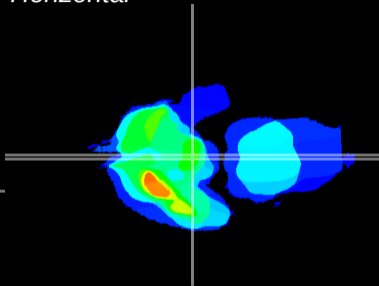

Coronal

Sagittal-R

Sagittal-L

ViBrism: CX09362
Horizontal

ME