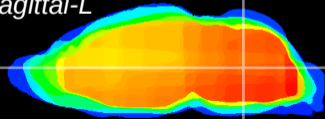

Coronal

Sagittal-R

Sagittal-L

ViBrism: CX09363
Horizontal

MVe