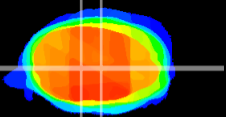

Coronal

Sagittal-R

Sagittal-L

ViBrism: CX09363
Horizontal

MVe