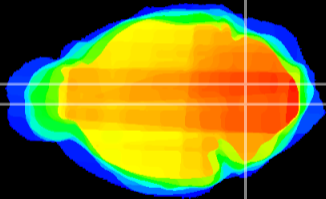

Coronal

Sagittal-R

Sagittal-L

ViBrism: CX09363
Horizontal

MVe