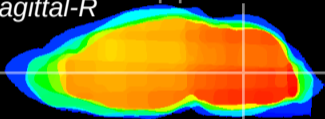

Coronal

Sagittal-R

Sagittal-L

ViBrism: CX09363
Horizontal

MVe