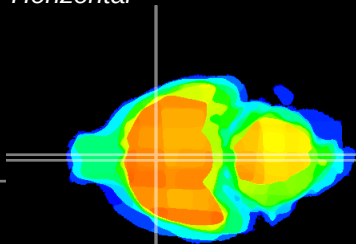

Coronal

Sagittal-R

Sagittal-L

ViBrisM: CX09364
Horizontal

MPA