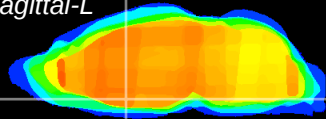

Coronal

Sagittal-R

Sagittal-L

ViBrisM: CX09364
Horizontal

MPA