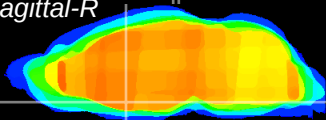

Coronal

Sagittal-R

Sagittal-L

ViBrisM: CX09364
Horizontal

MPA