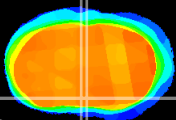

Coronal

Sagittal-R

Sagittal-L

ViBrisM: CX09364
Horizontal

MPA