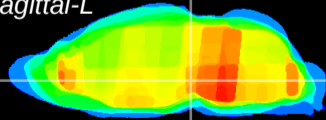

Coronal

Sagittal-R

Sagittal-L

ViBrism: CX09368
Horizontal

VTA