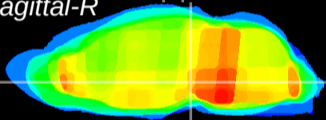

Coronal

Sagittal-R

Sagittal-L

ViBrism: CX09368
Horizontal

VTA