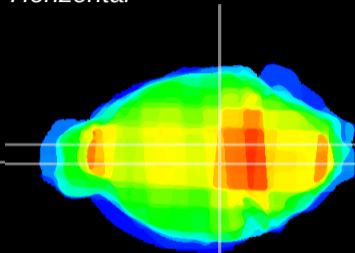

Coronal

Sagittal-R

Sagittal-L

ViBrism: CX09368
Horizontal

VTA