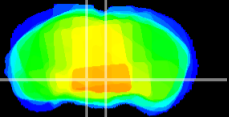

Coronal

Sagittal-R

Sagittal-L

ViBrism: CX09368
Horizontal

VTA