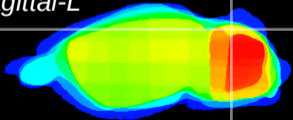

Coronal

Sagittal-R

Sagittal-L

ViBrism: CX09370
Horizontal

Cb lobe