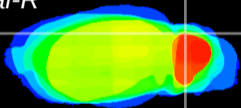

Coronal

Sagittal-R

Sagittal-L

ViBrism: CX09370
Horizontal

Cb lobe