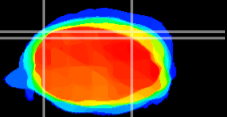

Coronal

Sagittal-R

Sagittal-L

ViBrism: CX09370
Horizontal

Cb lobe