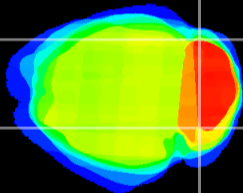

Coronal

Sagittal-R

Sagittal-L

ViBrism: CX09370
Horizontal

Cb lobe