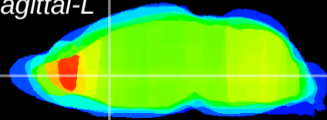

Coronal

Sagittal-R

Sagittal-L

ViBrism: CX09376
Horizontal

LS