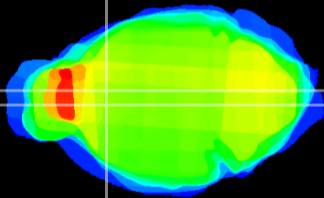

Coronal

Sagittal-R

Sagittal-L

ViBrism: CX09376
Horizontal

LS