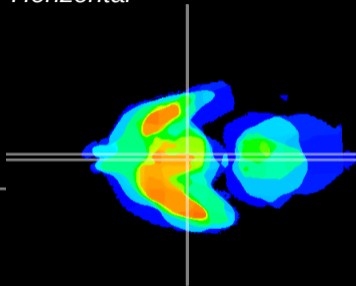

Coronal

Sagittal-R

Sagittal-L

ViBrism: CX09377
Horizontal

Arc