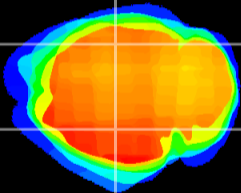

Coronal

Sagittal-R

Sagittal-L

ViBrism: CX09378
Horizontal

CA2/CA3