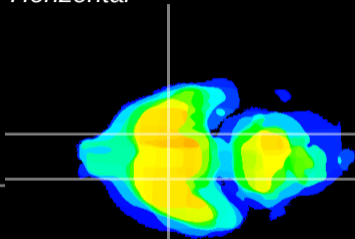

Coronal

Sagittal-R

Sagittal-L

ViBriSM: CX09380
Horizontal

S0