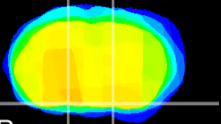

Coronal

Sagittal-R

Sagittal-L

ViBriSM: CX09380
Horizontal

S0