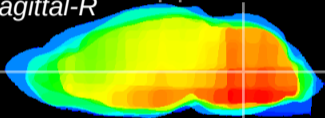

Coronal

Sagittal-R

Sagittal-L

ViBrism: CX09381
Horizontal

MVe