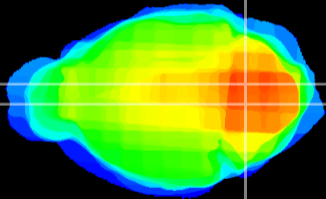

Coronal

Sagittal-R

Sagittal-L

ViBrism: CX09381
Horizontal

MVe