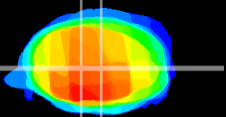

Coronal

Sagittal-R

Sagittal-L

ViBrism: CX09381
Horizontal

MVe