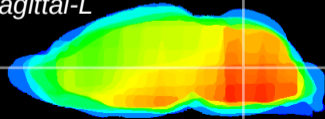

Coronal

Sagittal-R

Sagittal-L

ViBrism: CX09381
Horizontal

MVe