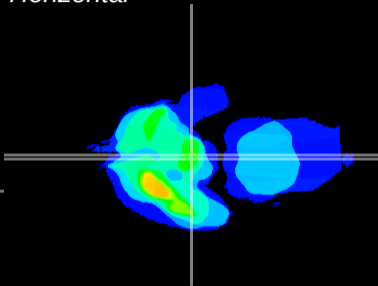

Coronal

Sagittal-R

Sagittal-L

ViBrism: CX09382
Horizontal

ME