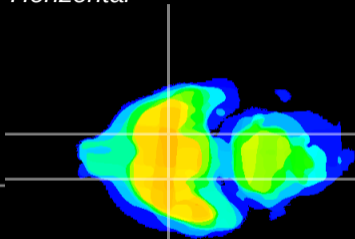

Coronal

Sagittal-R

Sagittal-L

ViBriSM: CX09382
Horizontal

S0