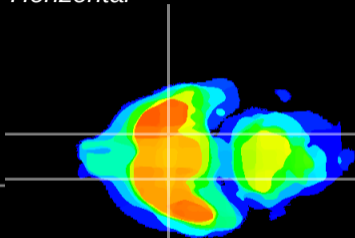

Coronal

Sagittal-R

Sagittal-L

ViBrism: CX09383
Horizontal

S0