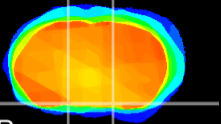

Coronal

Sagittal-R

Sagittal-L

ViBrism: CX09383
Horizontal

S0