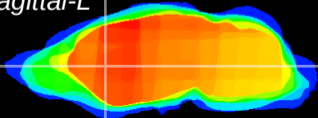

Coronal

Sagittal-R

Sagittal-L

ViBris: CX09387
Horizontal

CPU medial