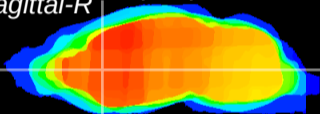

Coronal

Sagittal-R

Sagittal-L

ViBris: CX09387
Horizontal

CPU medial