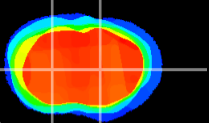

Coronal

Sagittal-R

Sagittal-L

ViBris: CX09387
Horizontal

CPU medial