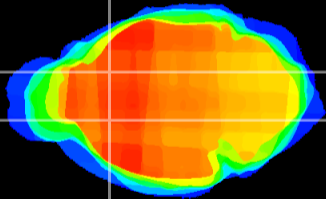

Coronal

Sagittal-R

Sagittal-L

ViBris: CX09387
Horizontal

CPU medial