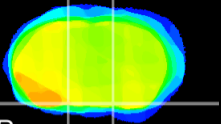

Coronal

Sagittal-R

Sagittal-L

ViBriSM: CX09393
Horizontal

S0