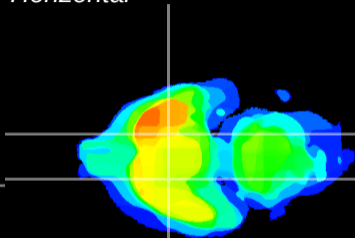

Coronal

Sagittal-R

Sagittal-L

ViBriSM: CX09393
Horizontal

S0