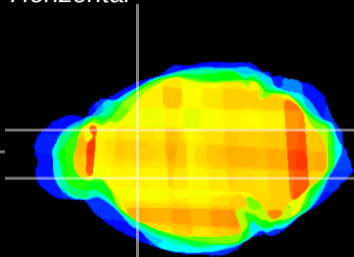

Coronal

Sagittal-R

Sagittal-L

ViBrism: CX09397  
Horizontal

CPU medial