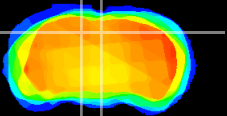

Coronal

Sagittal-R

Sagittal-L

ViBrism: CX09399
Horizontal

SC