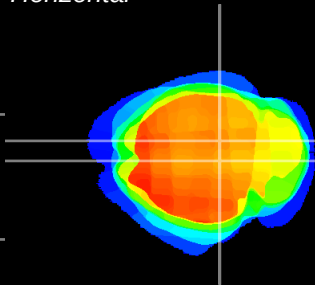

Coronal

Sagittal-R

Sagittal-L

ViBrism: CX09399
Horizontal

SC